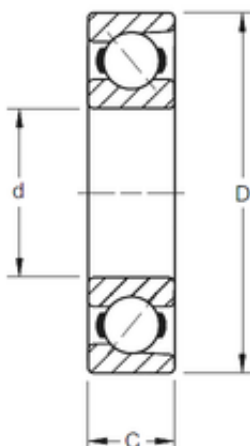

### 20 mm x 47 mm x 14 mm TIMKEN 7204W Angular Contact Ball Bearings

Bearing No. 7204W

Size	20x47x14 mm
Bore Diameter	20 mm
Outer Diameter	47 mm
Width	14 mm
d	20 mm
D	47 mm
B	14 mm
C	14 mm
Angle ( )	20 °
Weight	0,104 Kg
Basic dynamic load rating (C)	16,8 kN

7204W Bearing 2D drawings and 3D CAD models